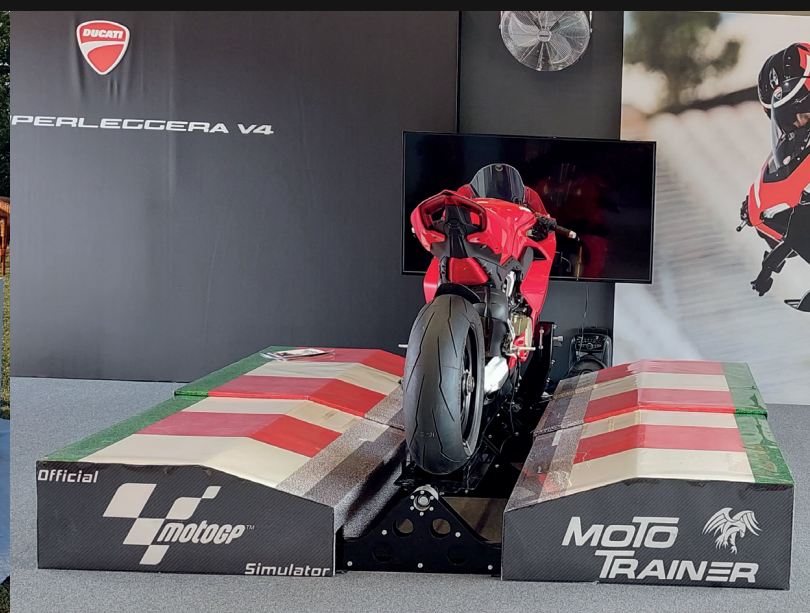

EASY TO INSTALL

The installation is quick. In just 30 minutes you can have your Moto Trainer Simulator ready to use and with the help of our expert technicians we can show you the ropes in no time.

EASY TO MOVE

The simulator is equipped with wheels and its lightweight construct allows you to move the unit with ease.

Ride Your Bike & Get Trained

Outdoor

Indoor

A Unique Riding Experience

Benefit & Values

WHO	WHY	PERFECT FOR
Professional Rider	Learn and memorise new tracks whilst simultaneously increasing your physical stamina	<ul style="list-style-type: none"> • LEARNING NEW CIRCUITS • • INJURY RECOVERY • • IMPROVING RIDING • • POSITION • • GAMING • • YOUR NEXT WORKOUT • • ENTERTAINMENT •
Riding School	Train your students to improve their riding position in REAL time	
Biker	Rain, hail or shine, ride your bike all year round on any track around the globe	
Manufacturers & Dealerships	Showcase your latest models by giving customers the opportunity to ride virtually on any racetrack without ever having to leave the showroom	
Corporate/Private Events	Draw a crowd at your next event with our exclusive MotoGP licensed simulator. Suitable for indoors or outdoors, perfect for the novice rider to the pro.	